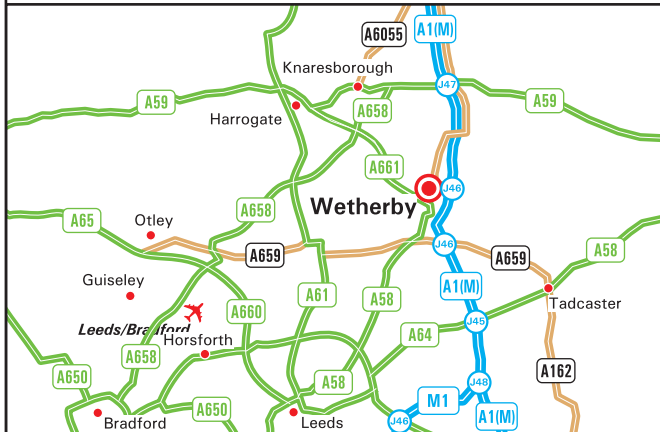

swift research

Swift Research Limited
Concept House
Sandbeck Way
Wetherby, West Yorkshire, LS22 7DN
Tel: 01937 543600
www.swift-research.co.uk

Innervisions is located in the same building as Swift Research

FROM THE NORTH

Follow the A1 South towards Wetherby.
Leave the A1(M) at Junction 46 (Wetherby Services).
Take the fourth exit at the roundabout (signposted Wetherby B1224).
Take the first exit at the next roundabout onto Hudson Way (A168).
Turn right at the next roundabout onto Sandbeck Lane.
Take the second left onto Sandbeck Way (0.1 miles approx).
Concept House is the only three story building on your right.

FROM THE SOUTH

Take M1 North in the direction of Leeds.
Pass Leeds following the M1 and join the A1 North & Wetherby.
Leave the A1(M) at Junction 46 (Wetherby Services).
Take the first exit at the roundabout (signposted Wetherby B1224).
Take the first exit at the next roundabout onto Hudson Way (A168).
Turn right at the next roundabout onto Sandbeck Lane.
Take the second left onto Sandbeck Way (0.1 miles approx).
Concept House is the only three story building on your right.

FROM LEEDS

Follow the A58 sign-posted to Wetherby, going through Bardsey and Collingham.
Pass the Mercure Hotel on the left.
At the roundabout junction with the A661, take the second exit (signposted The North (A1) & York (B1224)).
Continue straight over the next two roundabouts, remaining on the A168.
At the third roundabout, take the first exit onto Sandbeck Lane (signposted Wetherby & Sandbeck Ind Est).
Take the second left onto Sandbeck Way (0.1 miles approx).
Concept House is the only three story building on your right.